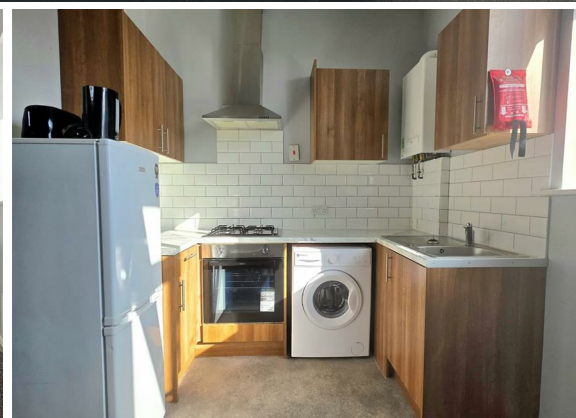

2 Bed
Flat
located in

£650 Per month

BURROWS
Residential

DIRECTIONS

CONTACT

Unit 6
Century 2 Business Centre 3 Dearne
Lane
Manvers
Rotherham

E: info@burrowsresidential.co.uk
T: 07507 905644